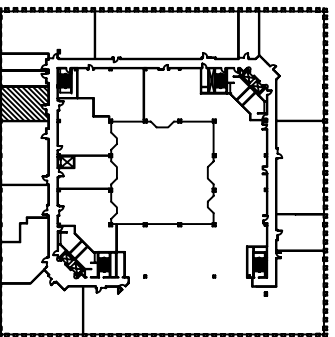

SUITE #574 AS-BUILT
931 R.S.F.

PARKDALE PLAZA
1660 SOUTH HWY. 100
ST. LOUIS PARK, MN

**THE
PARKDALES**

UNITED PROPERTIES

WAYZATA
PROPERTIES LLC

BDH&YOUNG
SPACE DESIGN

DATE: 4-12-07

DRAWN BY: DL